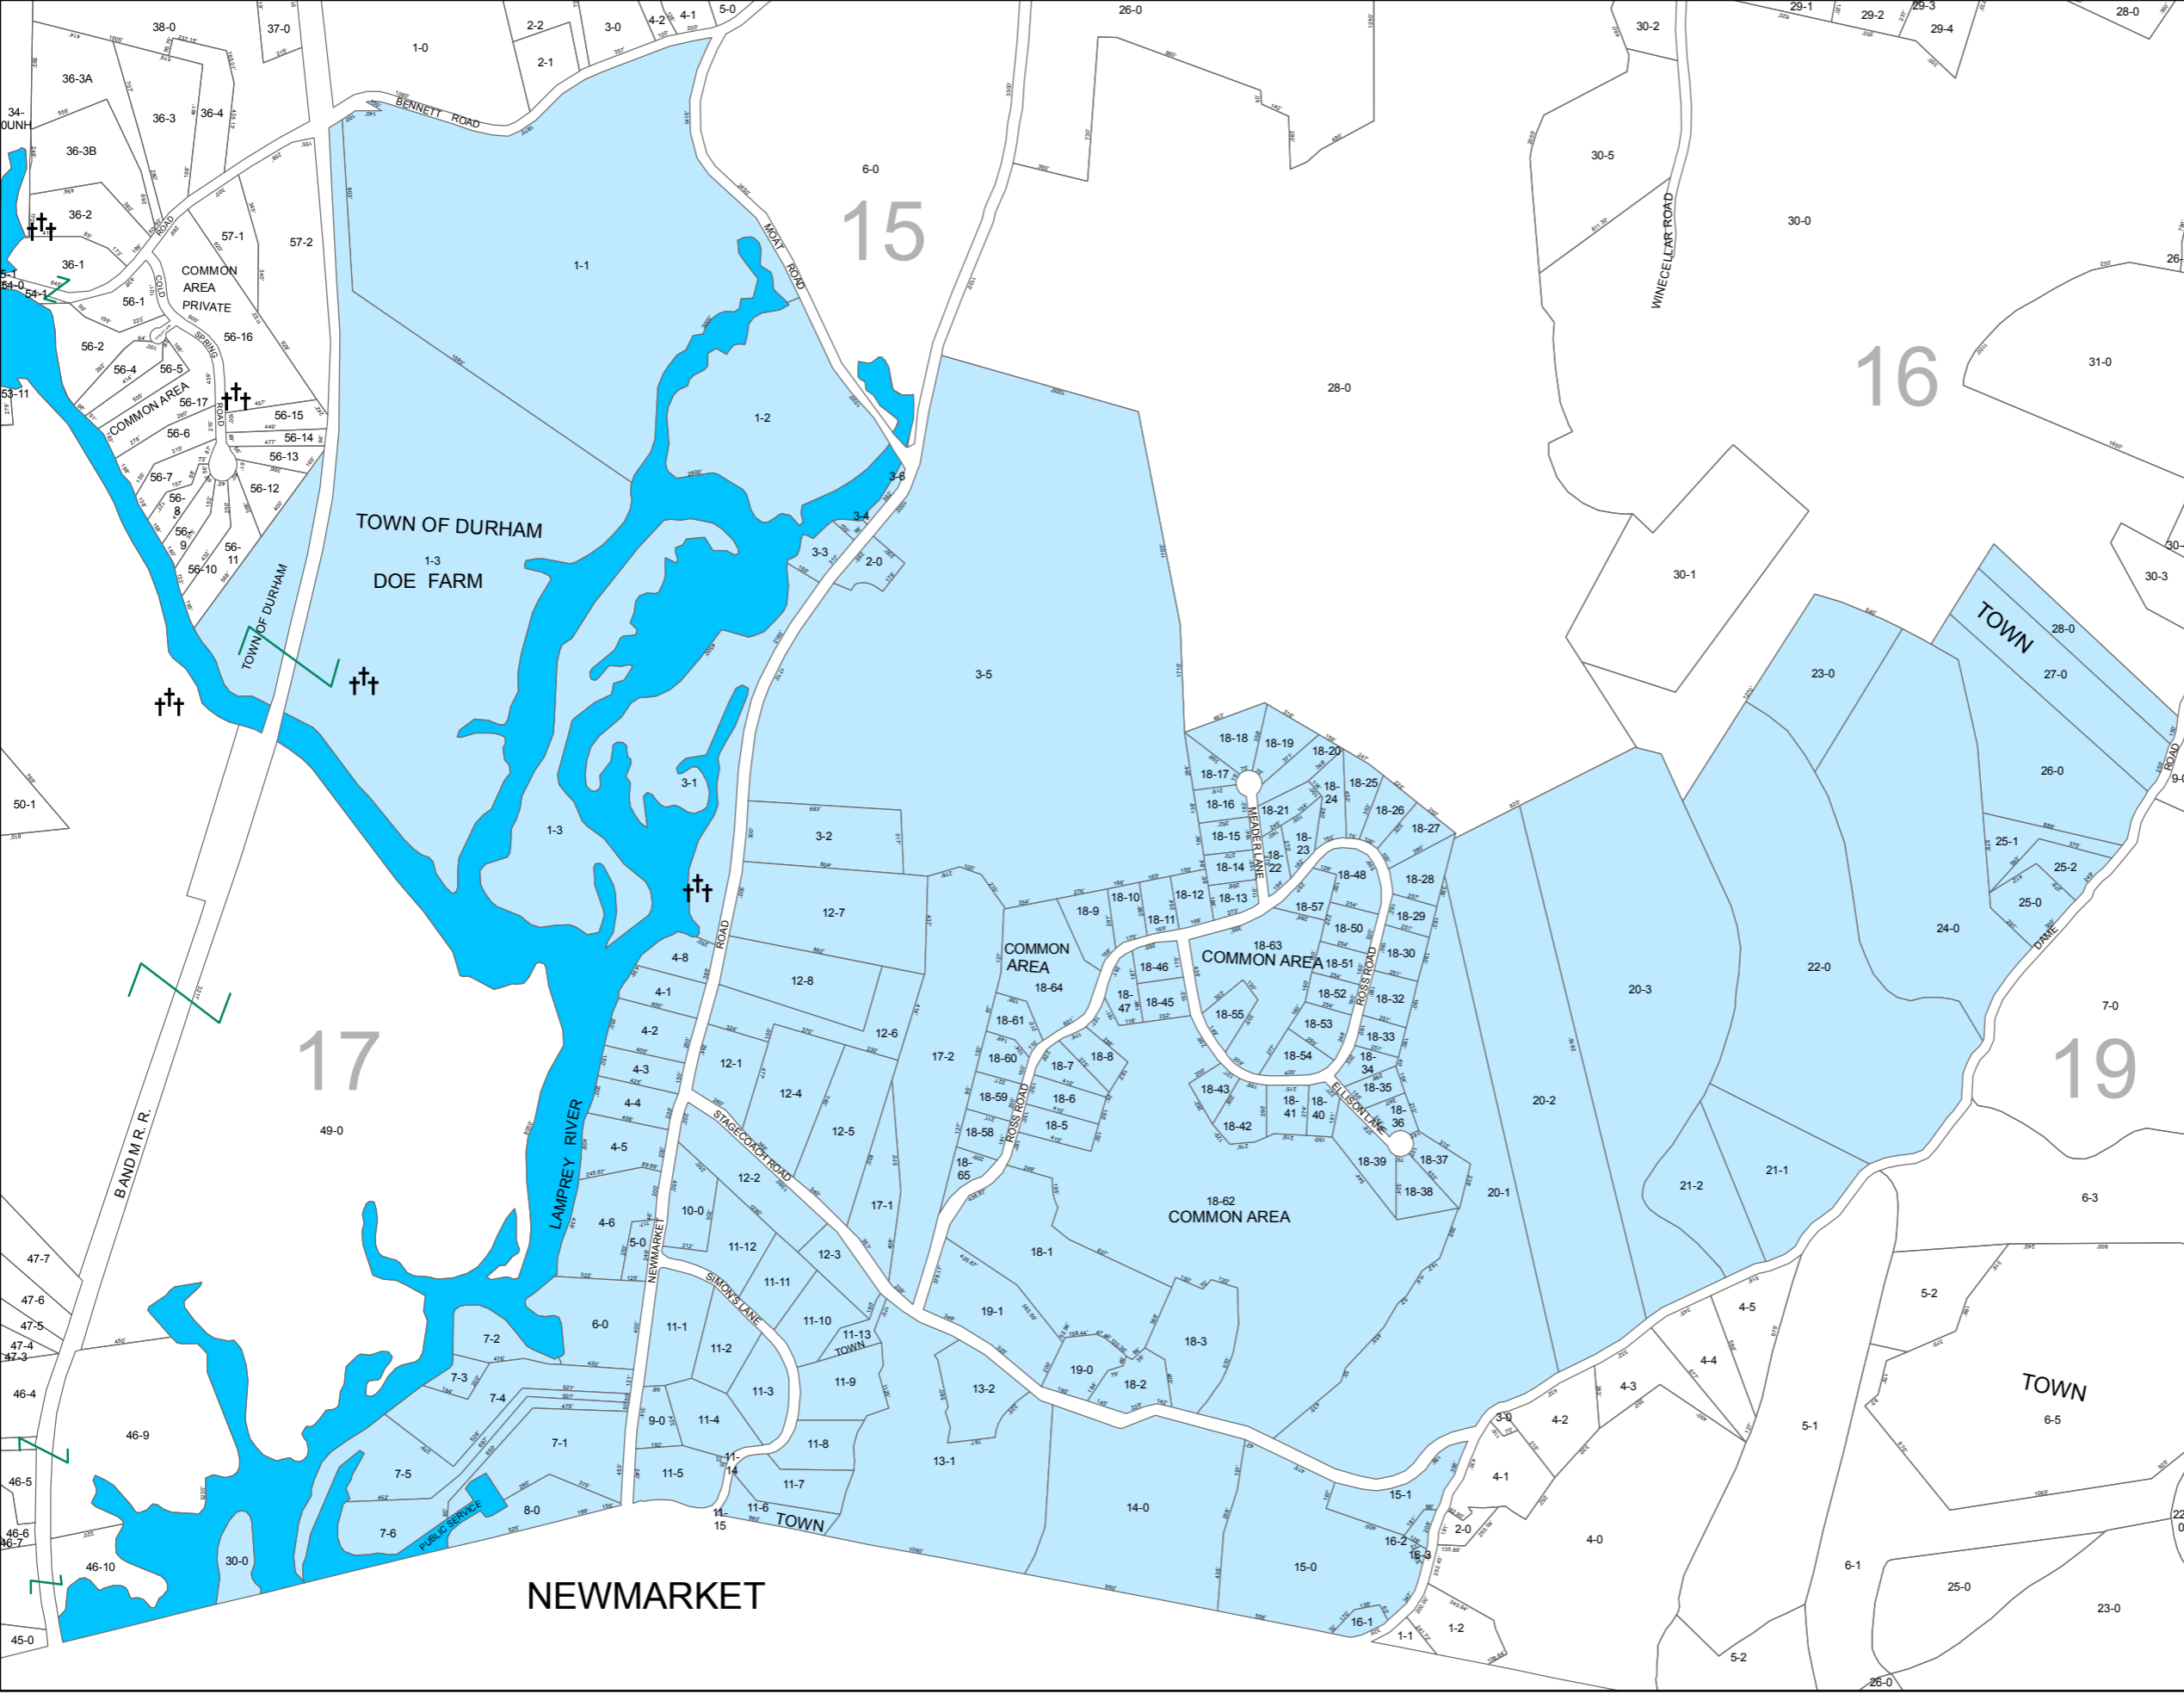

Map 18

PROPERTY MAP DURHAM NEW HAMPSHIRE

Legend

-  Adjacent Map Sheets
-  Current Map Sheet
-  Cemetery

1 inch equals 825 feet

This map was originally produced by
Strafford Regional Planning
Commission in October 2004 and
updated by the Town of Durham
in June 2007.

**THIS MAP IS FOR ASSESSMENT
PURPOSES ONLY.
IT IS NOT INTENDED FOR
LEGAL DESCRIPTION OR CONVEYANCE.**

NEWMARKET